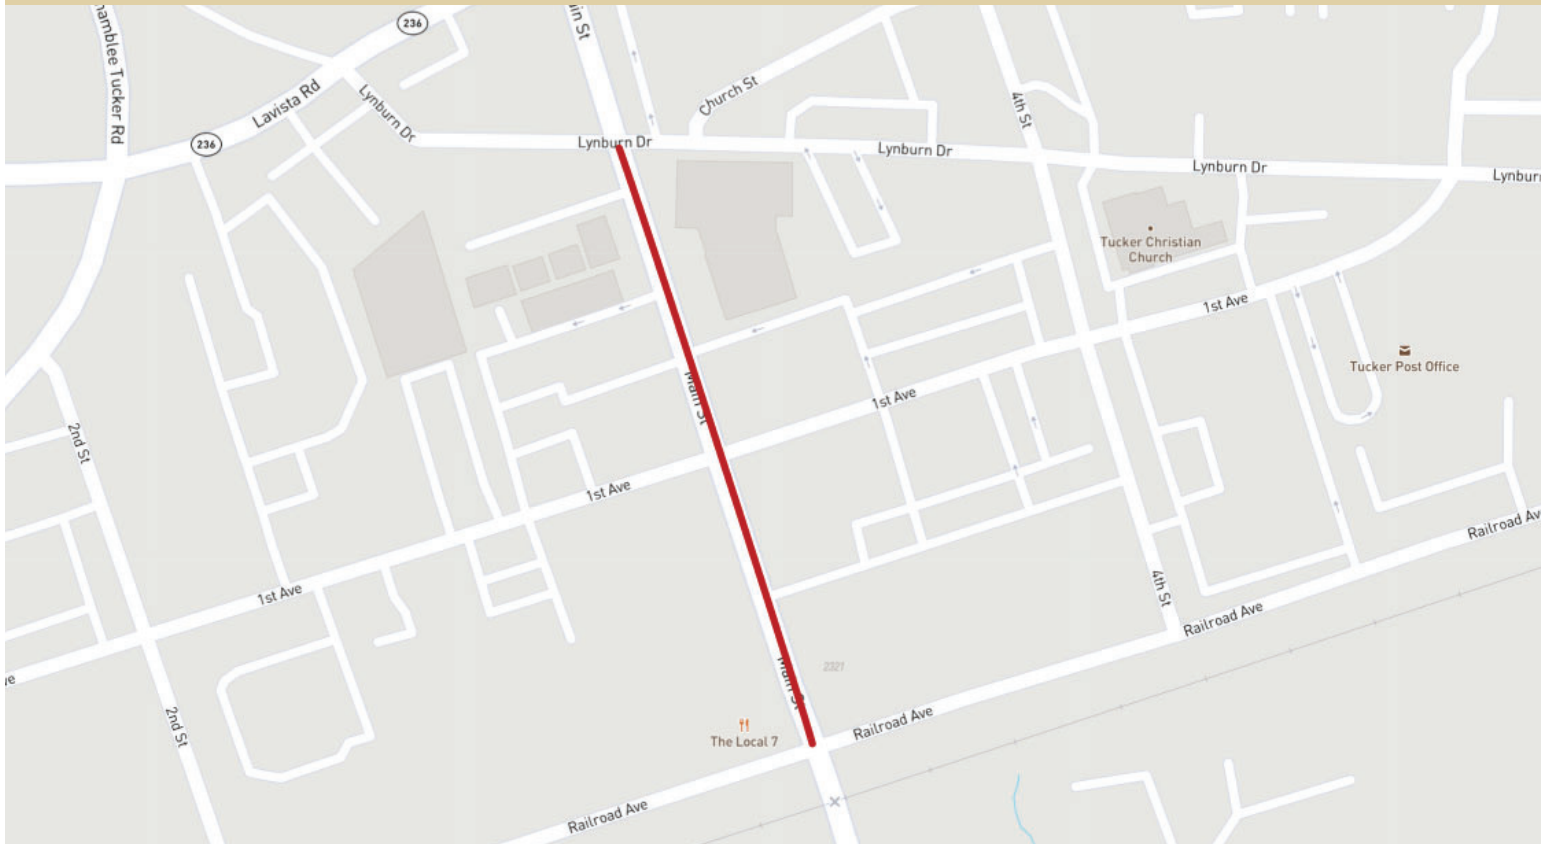

Before You Go ...

December 31, 2019
New Year's Eve Family Festival

WHAT: New Year's Eve Family Festival
presented by Citizens for Family Activities in Tucker, LLC

WHEN: December 31 2019
4:00 p.m. - 8:00 p.m.

WHERE: Downtown Tucker

ROAD CLOSURE INFO
1:00 p.m. - 10:00 p.m.

- **Main Street**
(Lynburn Drive to Railroad Avenue)

TUCKER

welcome home